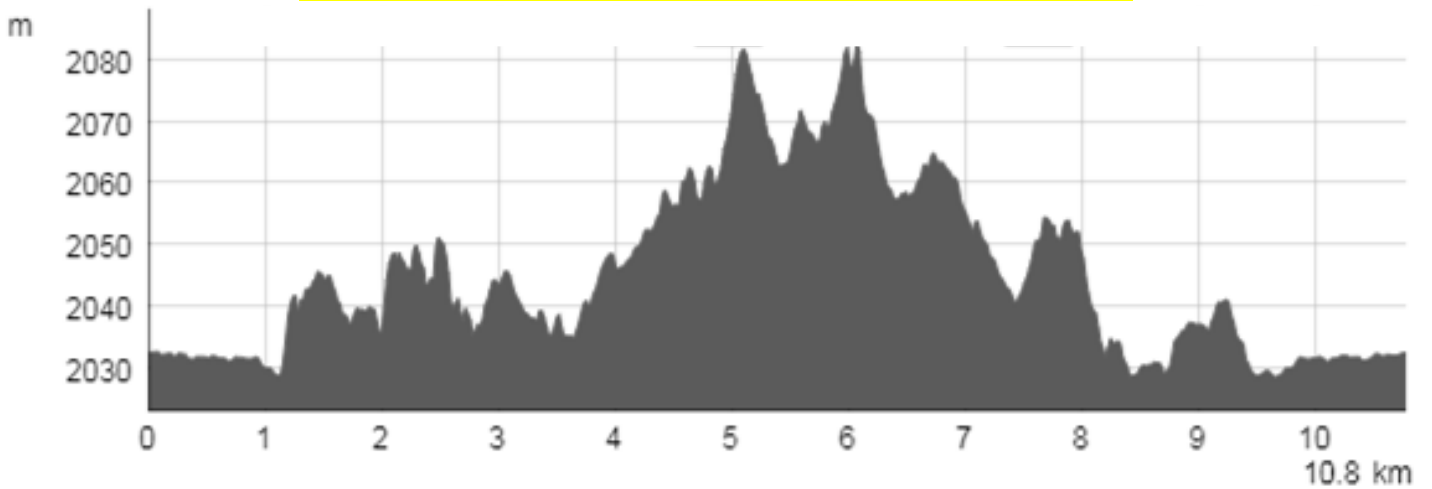

Windy Ridge

Dead Dog

Race Courses

- 5km Race Loop
- 10km Race Loop
- 25km Race Loop
- 50km Lap
- Trails Not in Race
- Secondary Roads

Note: 5km and 10km Courses
Overlap the 25km Course

0 0.25 0.5 1 1.5 2 Kilometers

Map Provided Courtesy of
U.S. Forest Service

Yellowstone Rendezvous Race Course Elevation Profiles

5km Course Elevation Profile

10km Course Elevation Profile

25km Course Elevation Profile

Data Provided by the US Forest Service

Yellowstone Rendezvous Race

25km Course Map

Start/Finish

23km →

Town of West
Yellowstone

Wiskey Springs Rd.

1km

22km

16km

20km

21km

Deja View

17km

15km

19km

14km