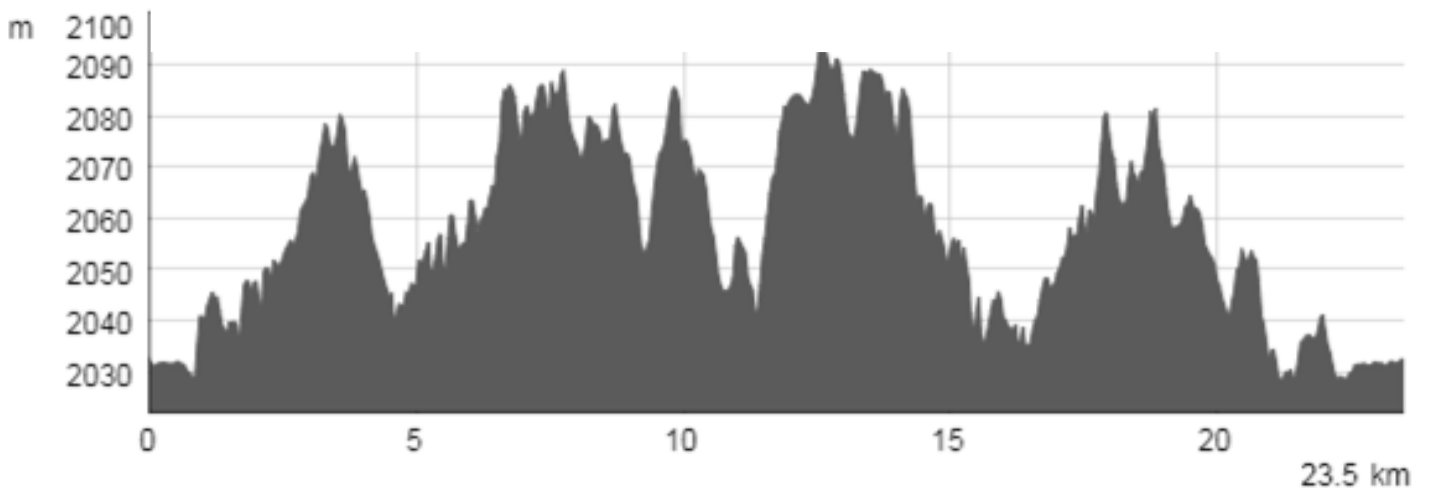

Windy Ridge

Dead Dog

Race Courses

- 5km Race Loop
- 10km Race Loop
- 25km Race Loop
- 50km Lap
- Trails Not in Race
- Secondary Roads

Note: 5km and 10km Courses
Overlap the 25km Course

0 0.25 0.5 1 1.5 2 Kilometers

Map Provided Courtesy of
U.S. Forest Service

Yellowstone Rendezvous Race Course Elevation Profiles

5km Course Elevation Profile

10km Course Elevation Profile

25km Course Elevation Profile

Data Provided by the US Forest Service

16km

20km

21km

Deja View

17km

15km

19km

14km