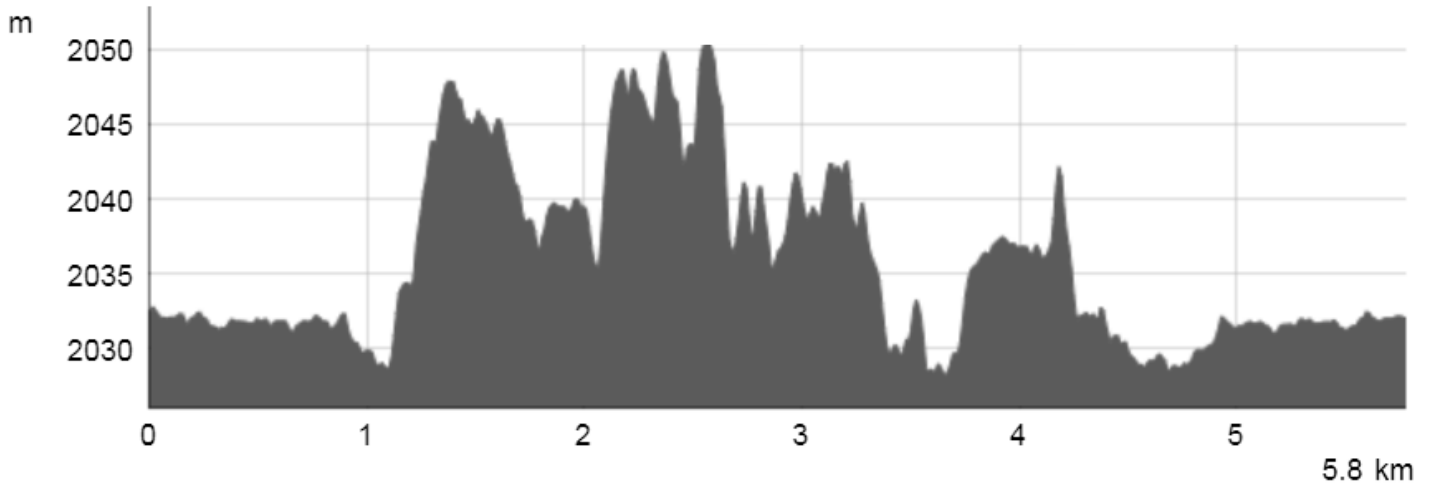

Windy Ridge

Dead Dog

Race Courses

- 5km Race Loop
- 10km Race Loop
- 25km Race Loop
- 50km Lap
- Trails Not in Race
- Secondary Roads

Note: 5km and 10km Courses
Overlap the 25km Course

0 0.25 0.5 1 1.5 2 Kilometers

Map Provided Courtesy of
U.S. Forest Service

Yellowstone Rendezvous Race Course Elevation Profiles

5km Course Elevation Profile

10km Course Elevation Profile

25km Course Elevation Profile

Data Provided by the US Forest Service

16km

20km

21km

Deja View

17km

15km

19km

14km

6km

25km Loop

→ 25km Course

→ 50km Lap

— Trails Not in Race

- - - Secondary Roads

Course Elevation Profile

50km racers ski two laps
of the 25km course