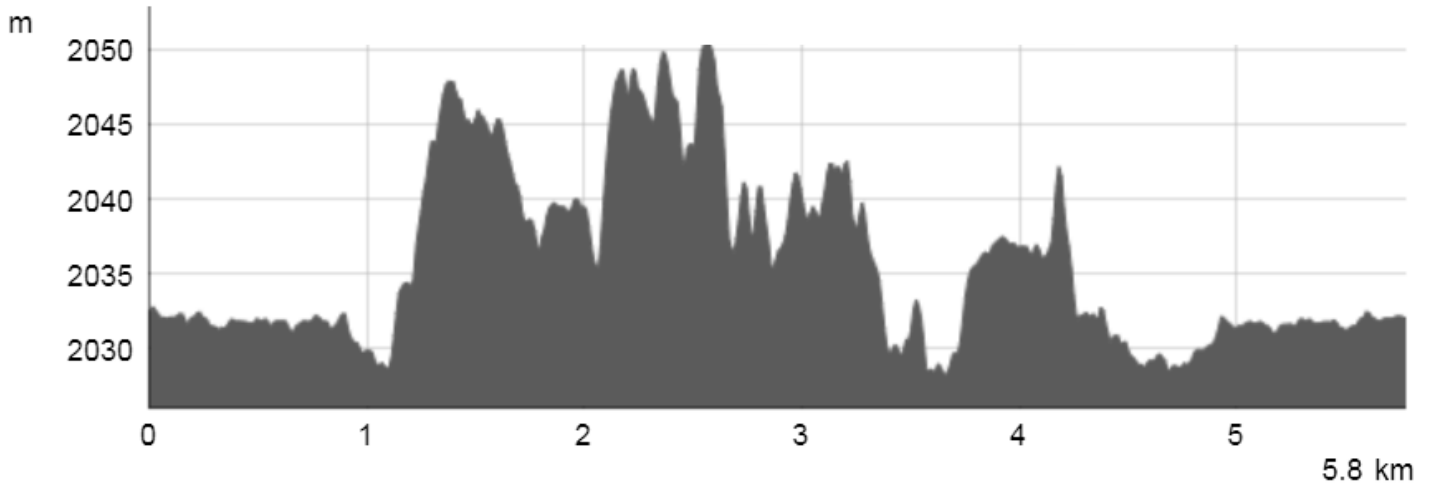

Yellowstone Rendezvous Race All Course Map

Race Courses

- 5km Race Loop
- 10km Race Loop
- 25km Race Loop
- 50km Lap
- Trails Not in Race
- Secondary Roads

Note: 5km and 10km Courses Overlap the 25km Course

Map Provided Courtesy of U.S. Forest Service

Yellowstone Rendezvous Race Course Elevation Profiles

5km Course Elevation Profile

10km Course Elevation Profile

25km Course Elevation Profile

Data Provided by the US Forest Service

22km

16km

20km

21km

Deja View

17km

15km

19km

25km Loop

→ 25km Course

→ 50km Lap

— Trails Not in Race

- - - Secondary Roads

Course Elevation Profile

50km racers ski two laps of the 25km course

Map Provided Courtesy of the U.S. Forest Service