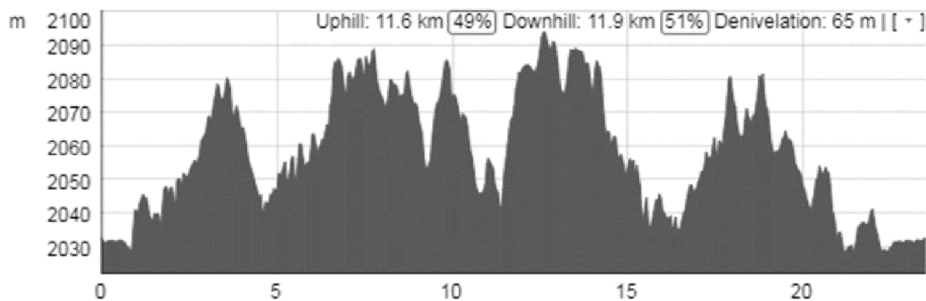

25km Loop

→ 25km Course

→ 50km Lap

— Trails Not in Race

- - - Secondary Roads

Course Elevation Profile

50km racers ski two laps of the 25km course

Map Provided Courtesy of the U.S. Forest Service