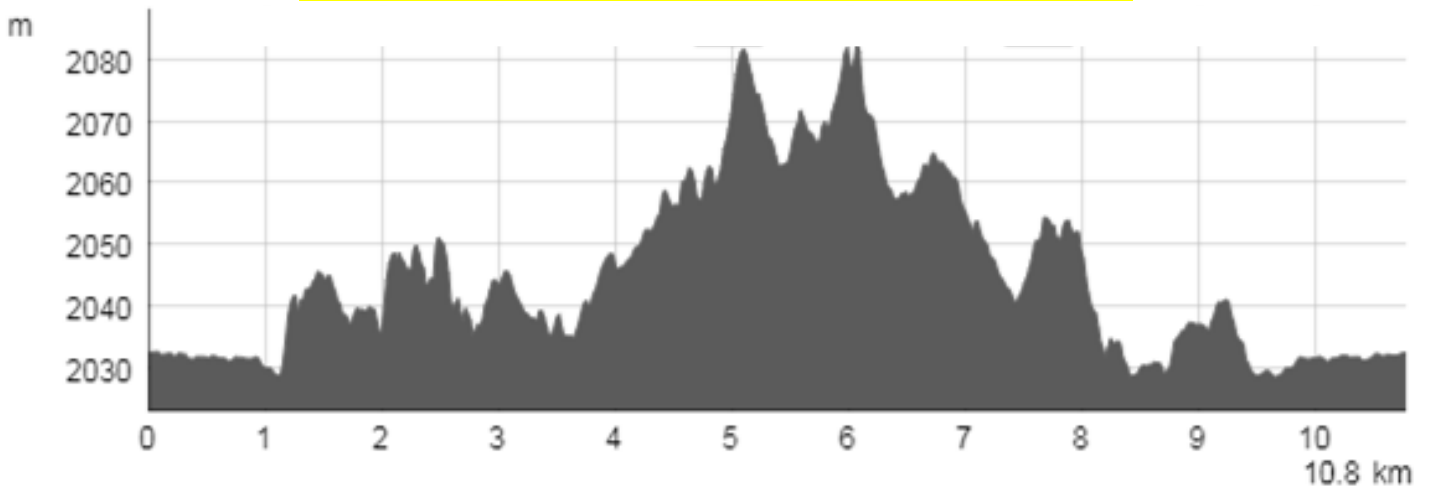

Yellowstone Rendezvous Race All Course Map

Race Courses

- 5km Race Loop
- 10km Race Loop
- 25km Race Loop
- 50km Lap
- Trails Not in Race
- Secondary Roads

Note: 5km and 10km Courses Overlap the 25km Course

Map Provided Courtesy of U.S. Forest Service

Yellowstone Rendezvous Race Course Elevation Profiles

5km Course Elevation Profile

10km Course Elevation Profile

25km Course Elevation Profile

Data Provided by the US Forest Service

22km

16km

20km

21km

Deja View

17km

15km

19km

25km Loop

→ 25km Course

→ 50km Lap

— Trails Not in Race

- - - Secondary Roads

Course Elevation Profile

50km racers ski two laps of the 25km course

Map Provided Courtesy of the U.S. Forest Service