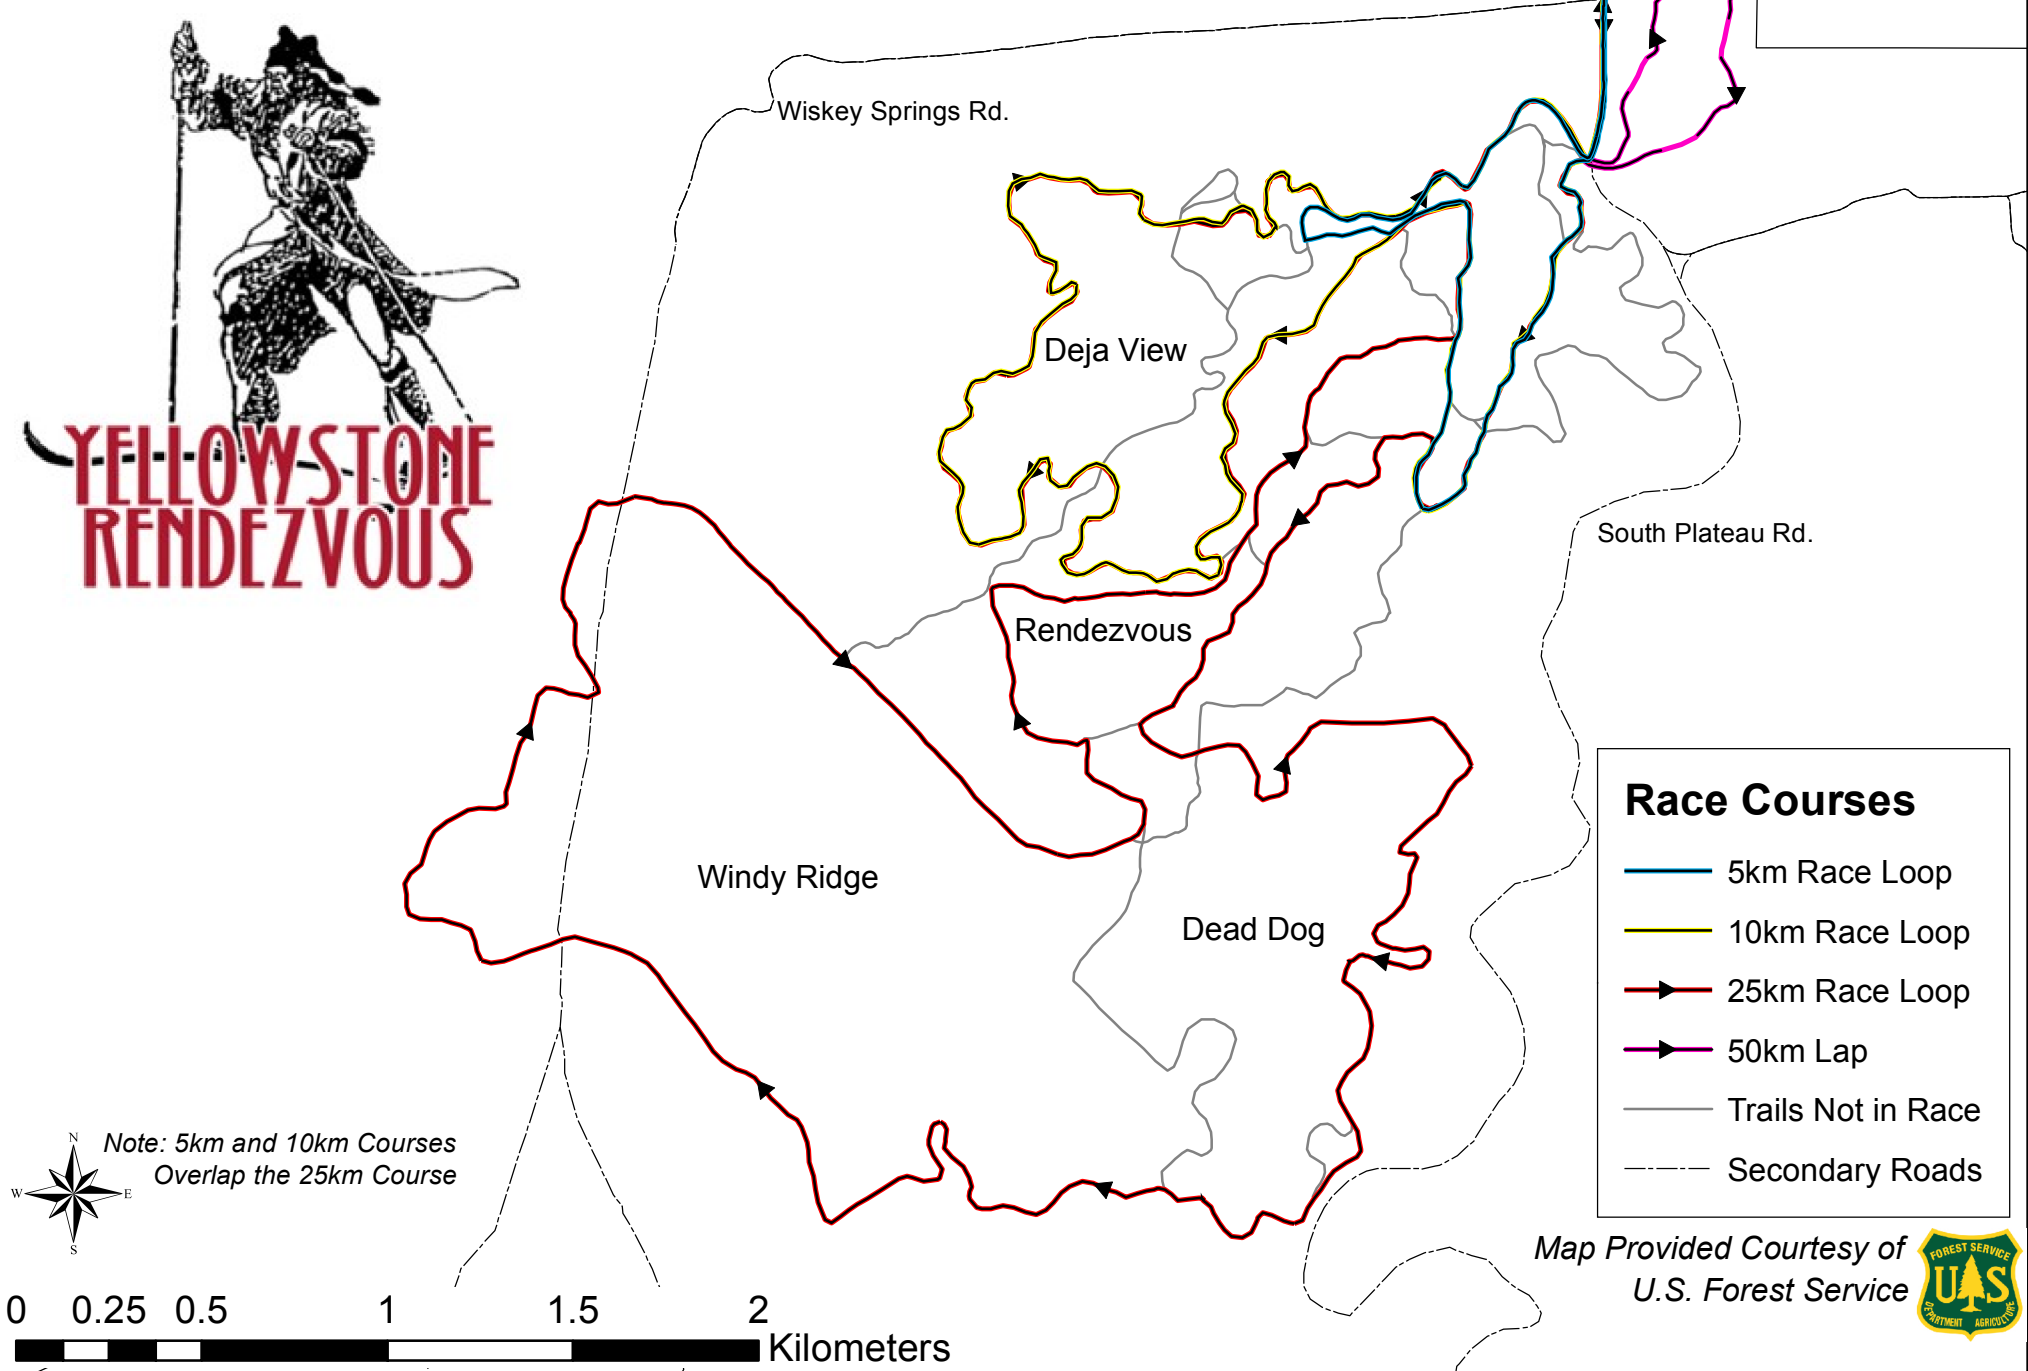

Yellowstone Rendezvous Race All Course Map

Race Courses

- 5km Race Loop
- 10km Race Loop
- 25km Race Loop
- 50km Lap
- Trails Not in Race
- Secondary Roads

Note: 5km and 10km Courses Overlap the 25km Course

Map Provided Courtesy of
the U.S. Forest Service

Yellowstone Rendezvous Race

25km Course Map

Start/Finish

23km →

Town of West
Yellowstone

Wiskey Springs Rd.

1km

22km

16km

20km

21km

Deja View

17km

15km

19km

11km

12km

9km

Dead Dog

13km

6km

8km

7km