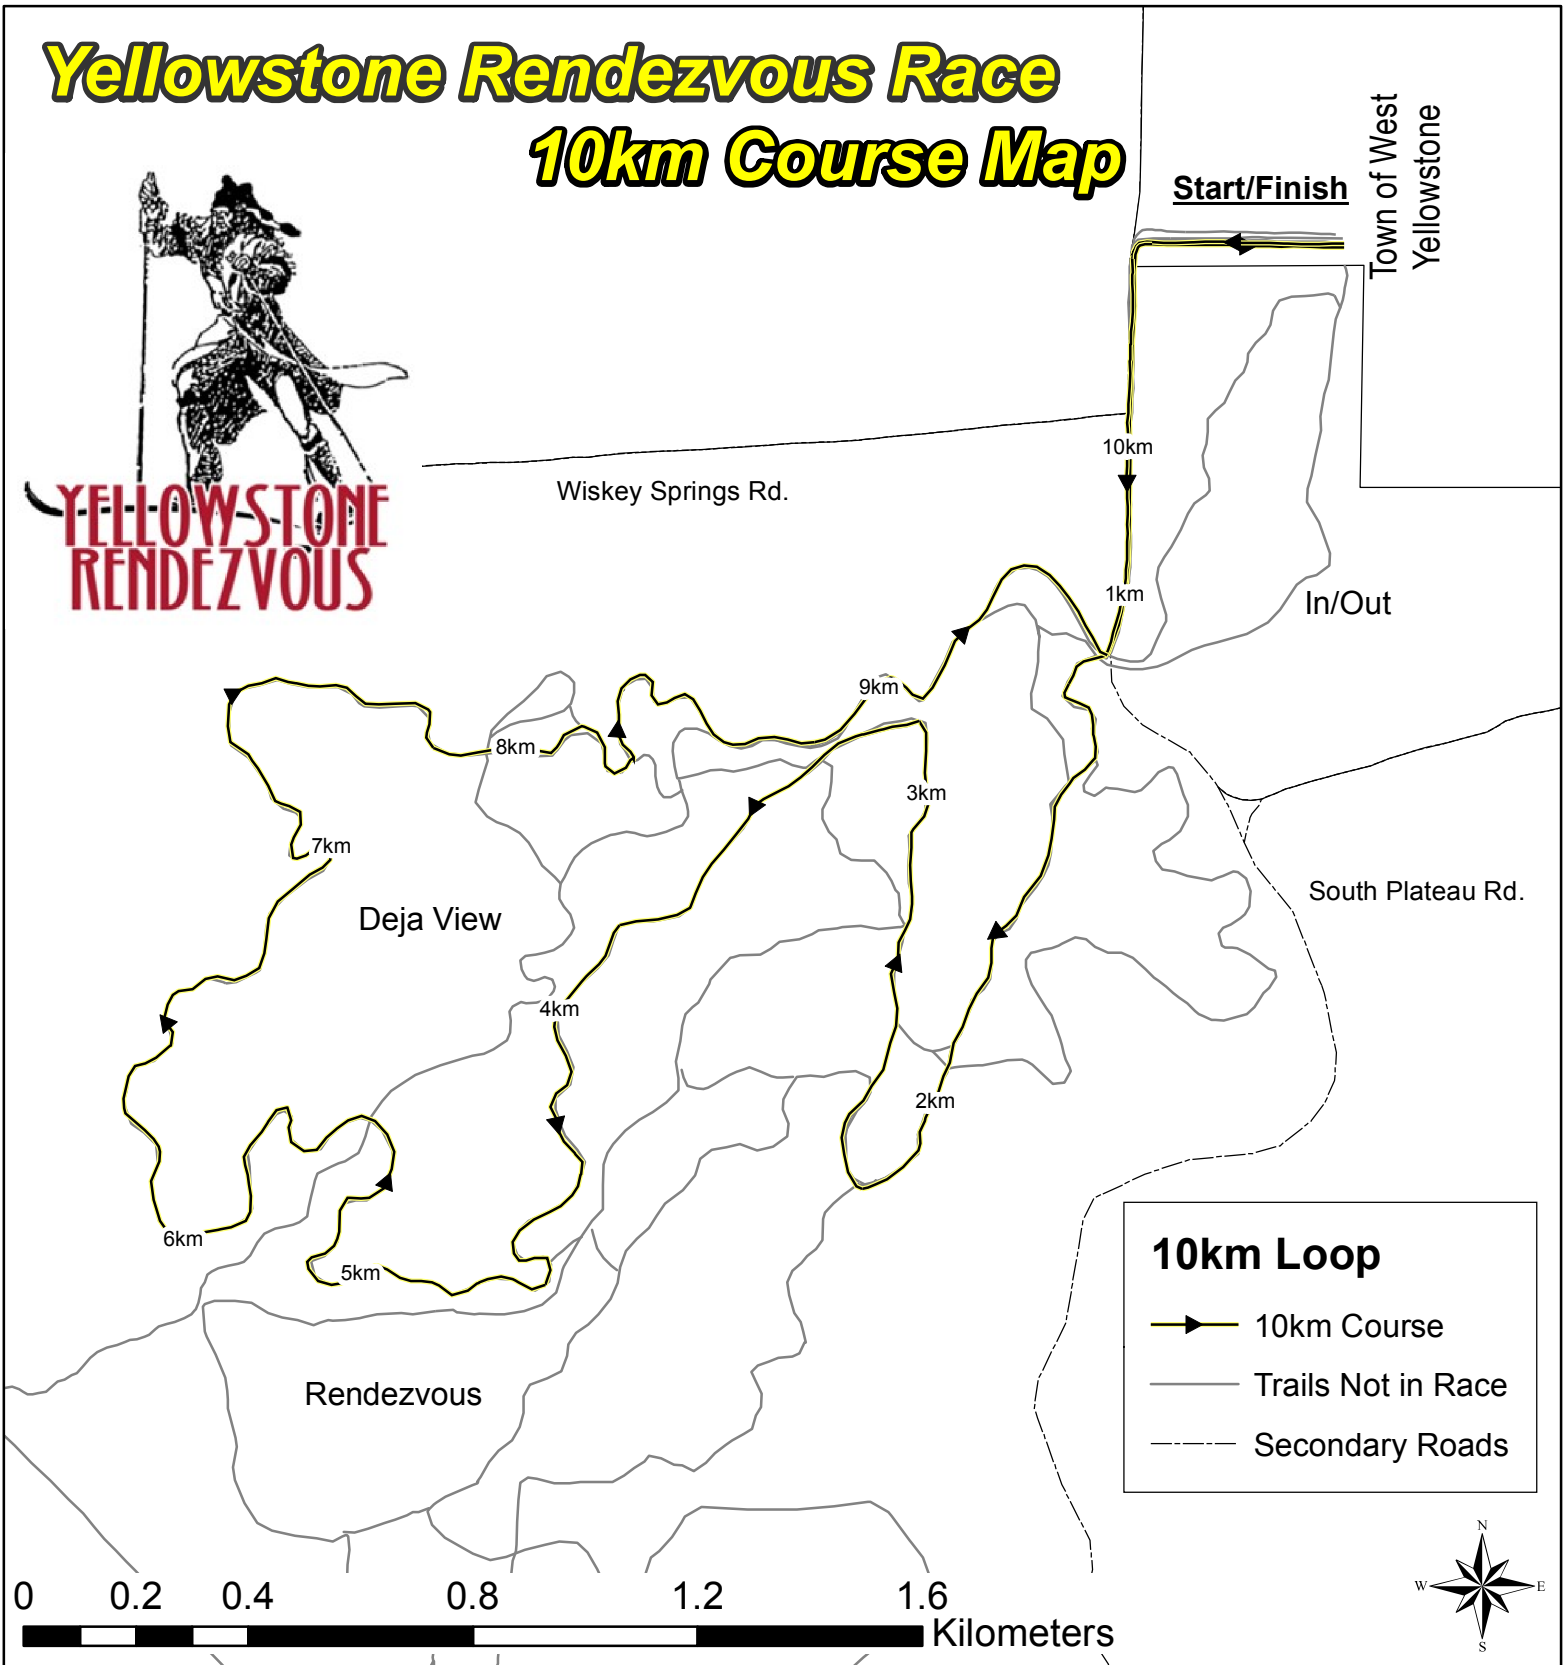

Yellowstone Rendezvous Race 10km Course Map