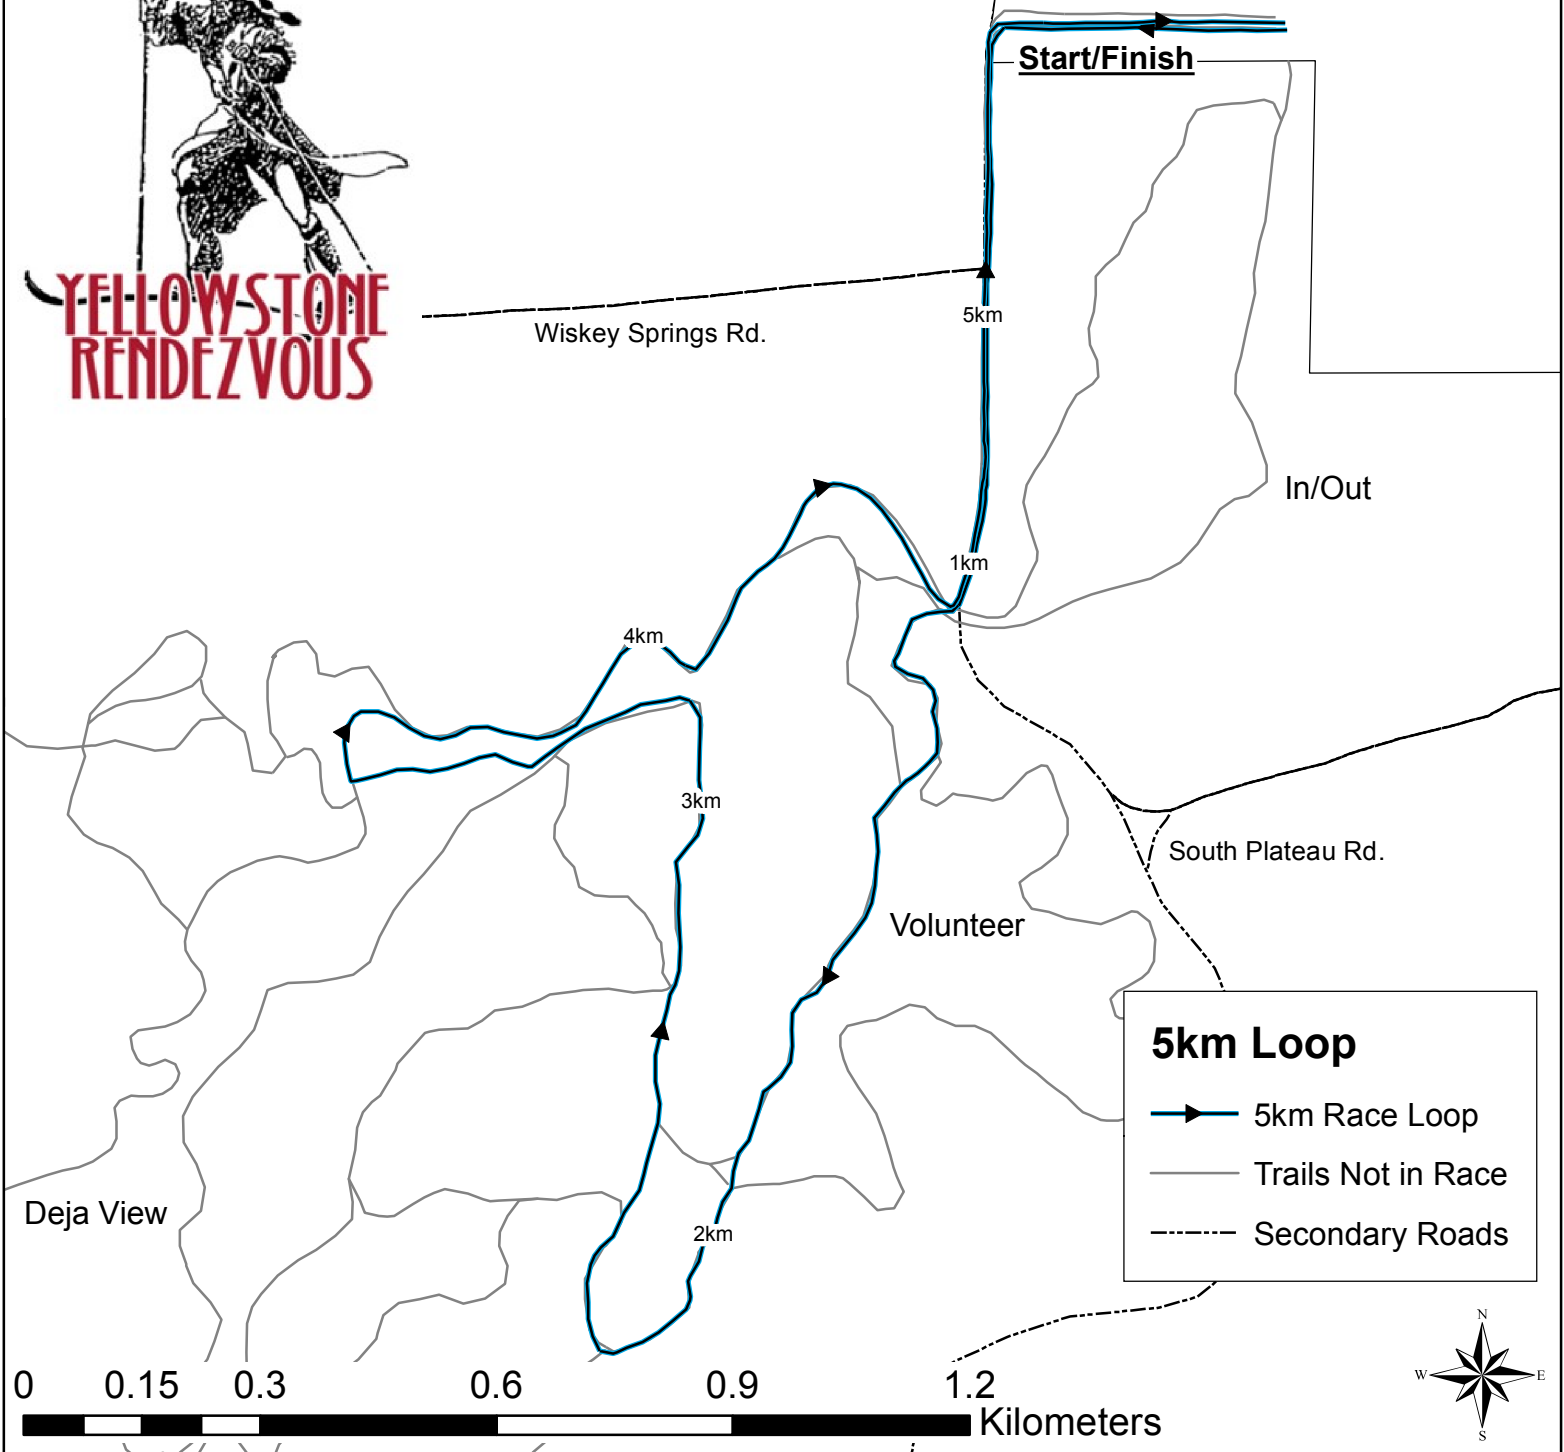

Town of West Yellowstone