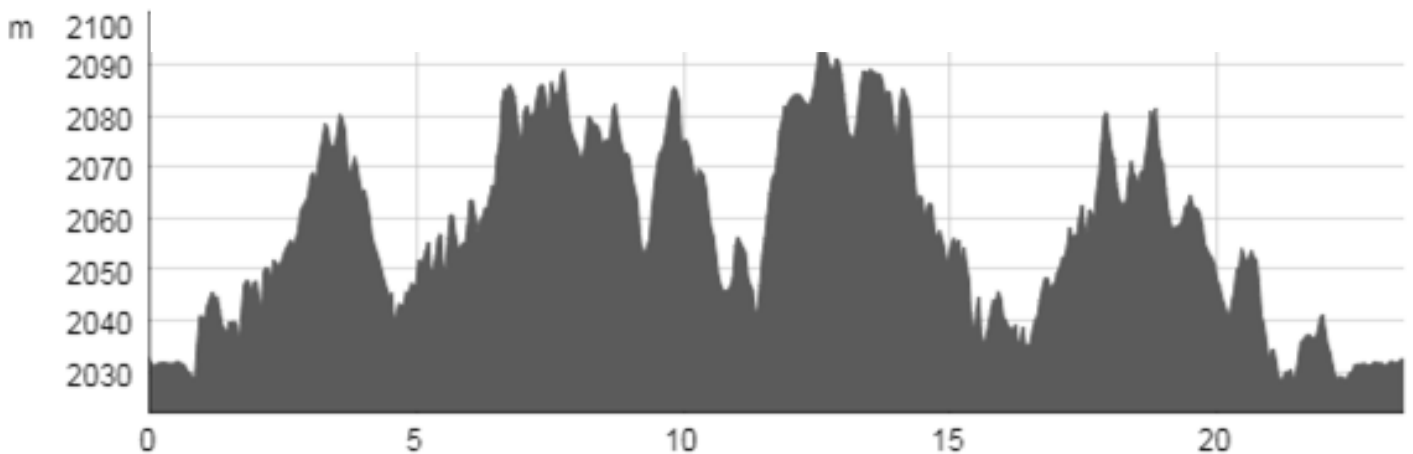

Map Provided Courtesy of U.S. Forest Service

Yellowstone Rendezvous Race Course Elevation Profiles

5km Course Elevation Profile

10km Course Elevation Profile

25km Course Elevation Profile

Data Provided by the US Forest Service

22km

16km

20km

21km

Deja View

17km

15km

19km