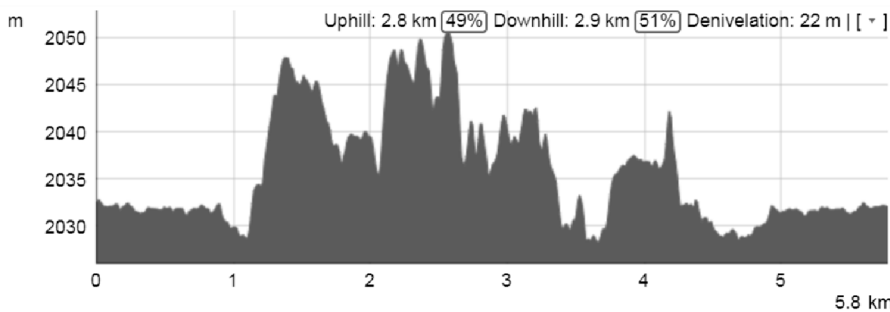

Yellowstone Rendezvous Race

5km Course Map

Town of West Yellowstone

Course Elevation Profile

Map Provided Courtesy of the U.S. Forest Service

Yellowstone Rendezvous Race 10km Course Map

Course Elevation Profile

22km

16km

20km

21km

Deja View

17km

15km

19km